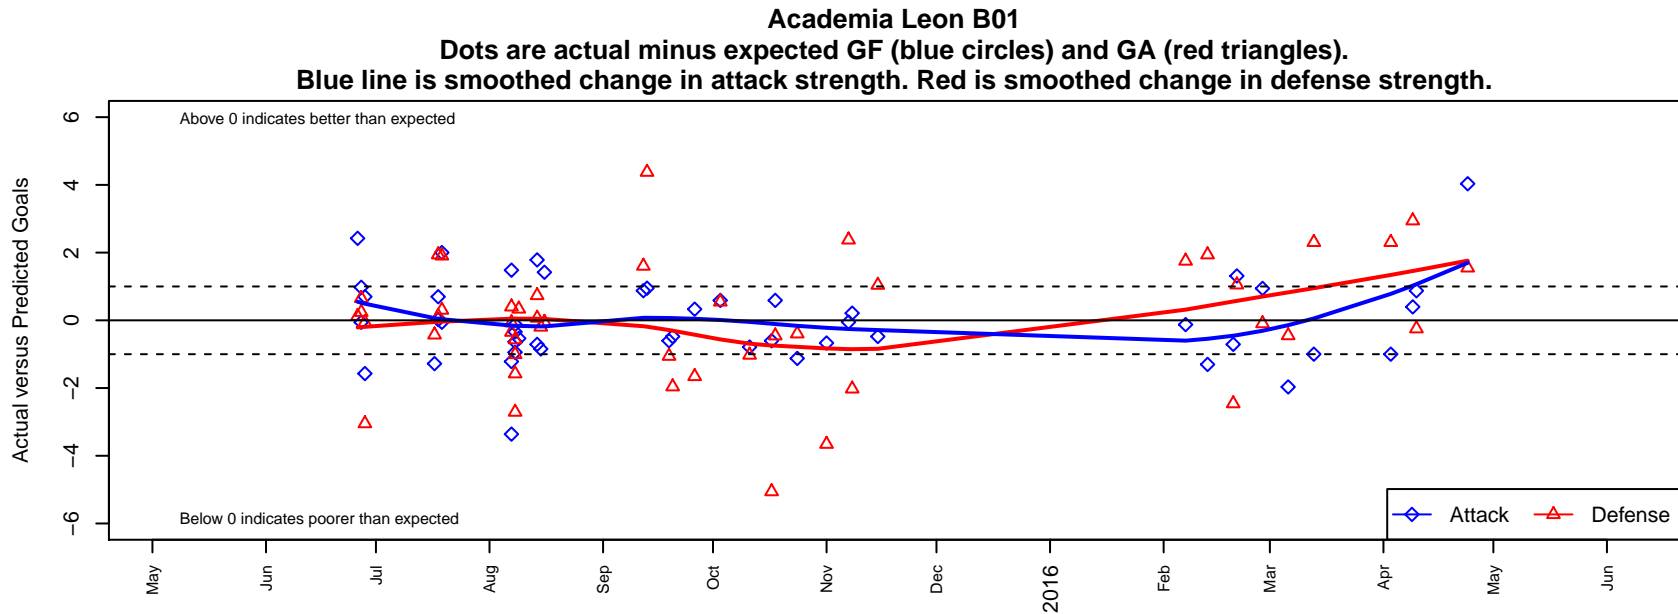

Academia Leon B01

Academia Leon FC
 Beaverton, OR
 B01 total strength=1216
 attack=5.88 defense=3.04
 fall league = PTT B01 Premier Gold
 spr league = Spr OYS B01 Premier White
 notes= ALFC

alt names used:
 ALFC 01
 Leon
 Academia Leon B01
 Academia Leon FC 01B
 Academia Leon FC 01B
 Academia Leon FC 01B

**attack and defense variance (black dot)
relative to other teams
and top 10 in region**

**attack and defense rating
relative to others at age
and all opponents in last 13 months**

Performance relative to 13 month average