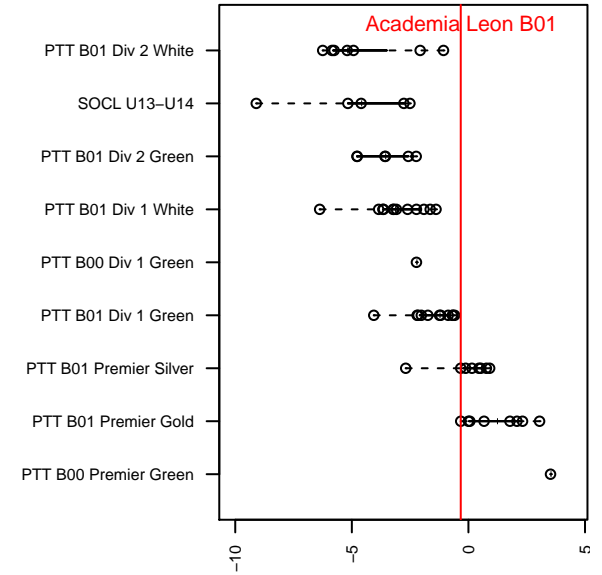

Academia Leon B01

Academia Leon FC
 Beaverton, OR
 B01 total strength=1216
 attack=5.88 defense=3.04
 fall league = PTT B01 Premier Gold
 spr league = Spr OYS B01 Premier White
 notes= ALFC

alt names used:
 ALFC 01
 Leon
 Academia Leon B01
 Academia Leon FC 01B
 Academia Leon FC 01B
 Academia Leon FC 01B

**attack and defense variance (black dot)
relative to other teams
and top 10 in region**

**attack and defense rating
relative to others at age
and all opponents in last 13 months**

Performance relative to 13 month average